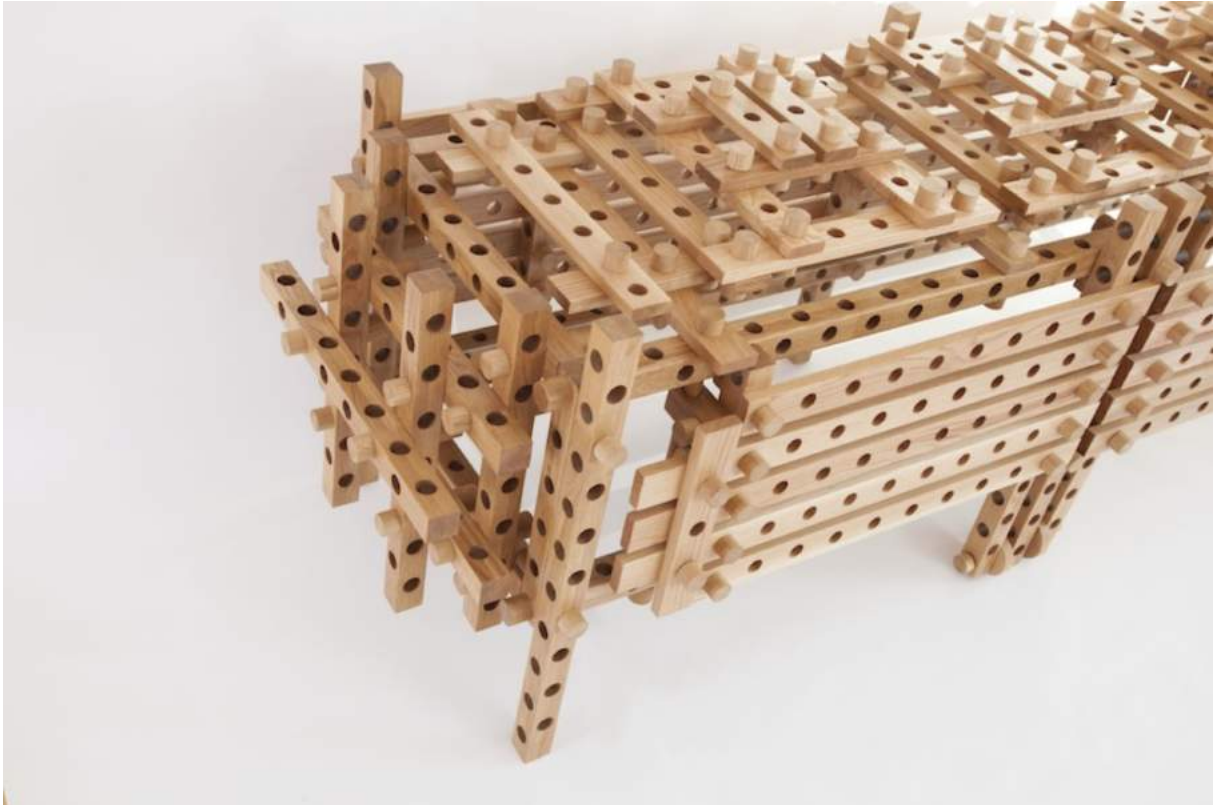

'play sideboard' can be used as storage

video courtesy of [shigeki yamamoto](#)

'play sideboard' by [shigeki yamamoto](#) is a piece of furniture made of many different pieces of oak coated with glass oil, that once assembled, resemble our old building block toys. the design wants the user to rediscover their creativity, allowing them to change the piece however they want, awakening their imagination and creativity. the 'play sideboard' comes in a limited series of three and measures 250x75x85 centimeters.

the easy to build object uses the same wood pieces for assembling

the piece aims to bring back memories of playing with construction wood blocks

a close up detail reveals the richness of the design

the wooden landscape can be assembled in different ways