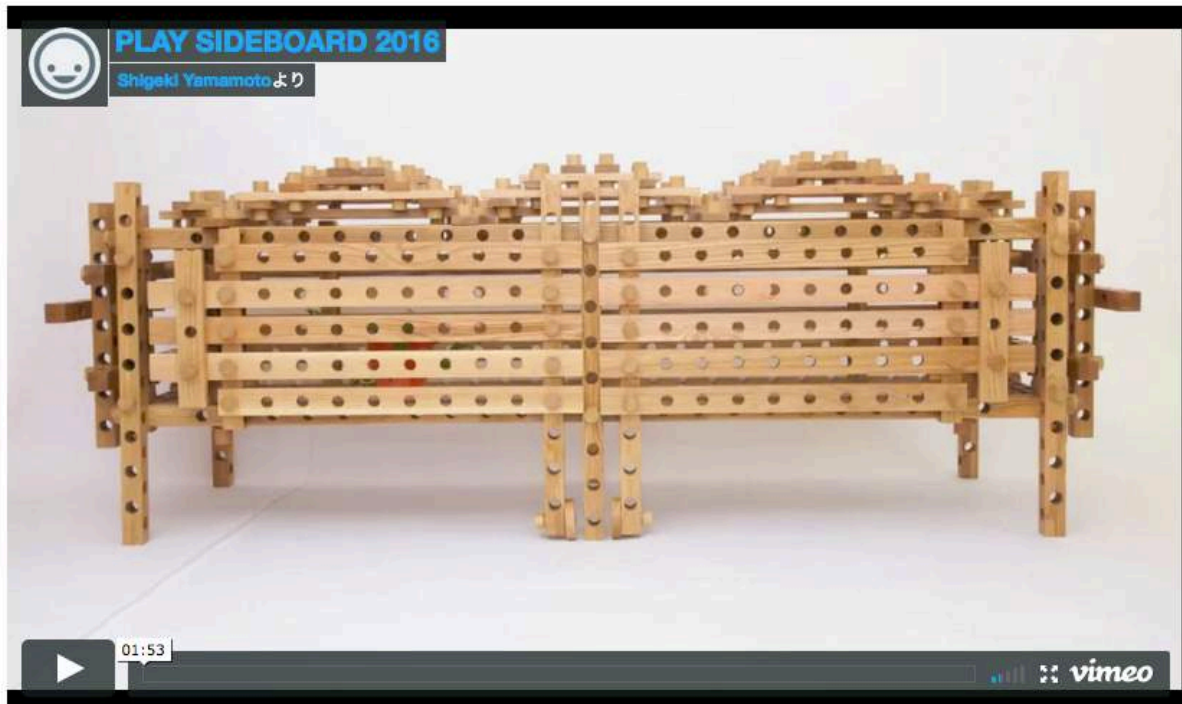

## shigeki yamamoto references bulding blocks in play sideboard

japan-born and germany-based shigeki yamamoto is a [designer](#) who has dedicated his career to wood-making with a mix of 'high humor design'—aiming to bring a sense of fun into daily life while maintaining his love for quality. his works result in a rich, somehow in a spiritual manner, as they face today's industrialized mass production. 'play sideboard' exemplifies this by allowing the user to bring back childhood memories with building blocks and to apply them to new furniture and object construction.

'play sideboard' can be used as storage

video courtesy of [shigeki yamamoto](#)

'play sideboard' by [shigeki yamamoto](#) is a piece of furniture made of many different pieces of oak coated with glass oil, that once assembled, resemble our old building block toys. the design wants the user to rediscover their creativity, allowing them to change the piece however they want, awakening their imagination and creativity. the 'play sideboard' comes in a limited series of three and measures 250x75x85 centimeters.

the easy to build object uses the same wood pieces for assembling

the piece aims to bring back memories of playing with construction wood blocks

a close up detail reveals the richness of the design

the wooden landscape can be assembled in different ways