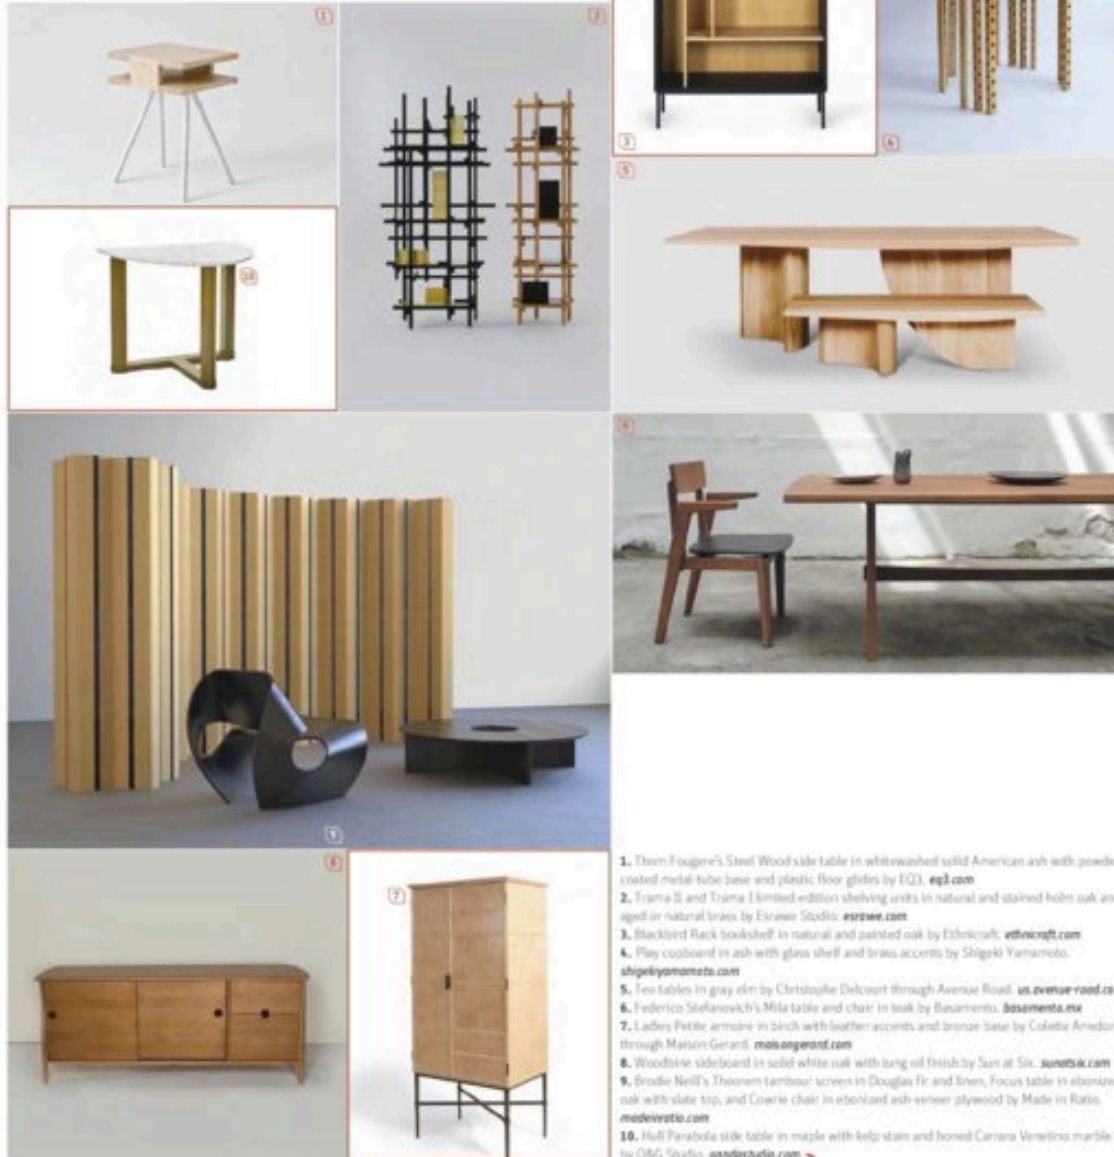

furniture

**tree's company**

Timber accents that go against the grain

1. Thom Feugère's Steel Wood side table in whitewashed solid American ash with powder-coated metal-tube base and plastic floor glides by EQ3. [eq3.com](http://eq3.com)
2. Trama II and Trama I limited edition shelving units in natural and stained hain oak and aged or natural brass by Escrow Studio. [esrowe.com](http://esrowe.com)
3. Blackbird Rack bookshelf in natural and painted oak by Ethnicraft. [ethnicraft.com](http://ethnicraft.com)
4. Play cupboard in ash with glass shelf and brass accents by Shigeki Yamamoto. [shigekiyanamoto.com](http://shigekiyanamoto.com)
5. Tea tables in gray elm by Christophe Delcourt through Avenue Road. [us.avenue-road.com](http://us.avenue-road.com)
6. Federico Stefanovich's Mira table and chair in teak by Basamento. [basamento.mx](http://basamento.mx)
7. Laders Petite armoire in birch with leather accents and bronze base by Collette Amédondo through Maison Gerard. [maisongerard.com](http://maisongerard.com)
8. Woodbine sideboard in solid white oak with tung oil finish by Sun at Six. [sunat-six.com](http://sunat-six.com)
9. Brodie Neill's Theorem tambour screen in Douglas fir and linen, Focus table in ebonized oak with slate top, and Cowrie chair in ebonized ash-veneer plywood by Made in Ratio. [madeinratio.com](http://madeinratio.com)
10. Hull Parabola side table in maple with kelp stain and honed Carrara Venetino marble top by O&G Studio. [ogstudio.com](http://ogstudio.com)