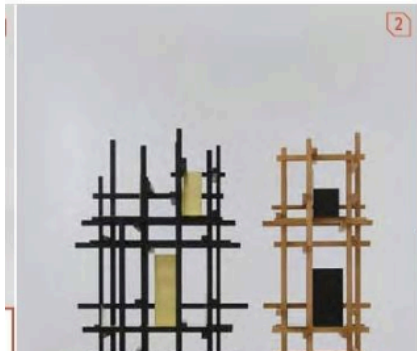

tree's company

Timber accents that go against the grain

5

Interior Design Magazine

Spring Market Tabloid 2019