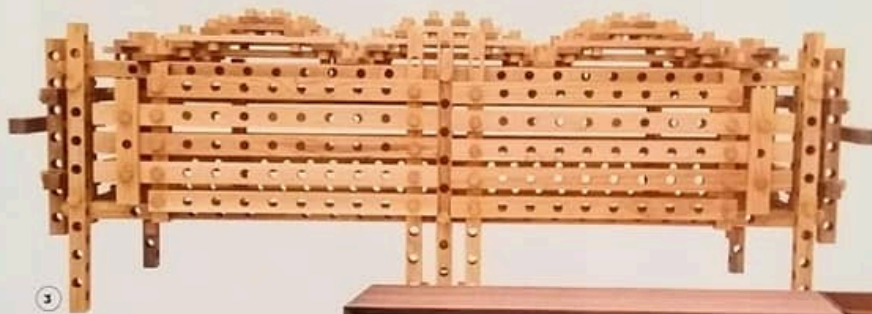

## DESIGN 2018 THE COMPLETE GUIDE

FURNITURE AND ACCESSORIES  
A DIRECTORY OF  
THE FINEST NEW PRODUCTS

1. Buffet en verre, bois et aluminium. Glass, wood and aluminum sideboard. À partir L.199 x 152 x h.88 cm, design Vincent Van Duysen, *Adriano Molteni*.